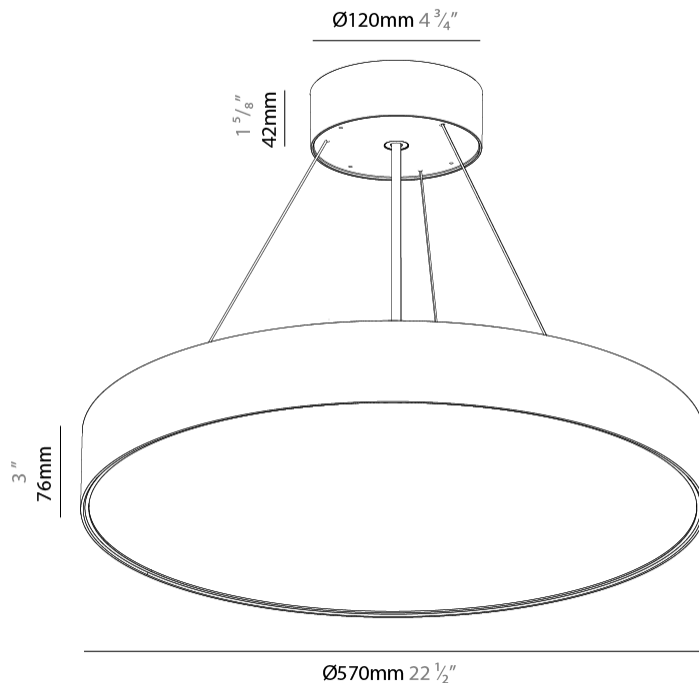

GENERAL

Series: Sign EVO
Partner: Prolicht
Division: Architectural
Installation: Suspension
Product Type: Pendant
Mounting Location: Ceiling
Light Distribution: Direct

PHYSICAL

Shape: Round
Diameter (mm): 570
Diameter (in): 22 7/16
Height (mm): 82
Height (in): 3 1/4
Weight (kg): 6.5
Diffuser: [PMMA - Opal](#) / [Microprism](#) / [Clear Microprism](#)
Fixture Finish: [SSR / BKV / CWI / CRY / HAB / UFT / ITA / RUA / FTG / MYG / LOD / PUS / FRO / FUP / KIA / POP / BLS / SPG / MEY / GOH / CHC / COM / ABZ / JAG / OBR / MOS / ROR](#)
Fixture Material: [PMMA](#) / [Extruded Aluminum](#) / [Steel](#)
Cable Details: [2000mm](#) or [6000mm](#) [Transparent Cable](#)

ELECTRICAL

Lamp Type: LED (Zhaga Standard)
Input Wattage (W): 52.6
Total Output Wattage (W): 45.7
Dimming: [Tri-Mode (Non-Dimming and Phase Dimming (120Vac only) and 0-10V Dimming)](#)
Driver Included: Yes
Driver Location: Integrated
Driver Type: [Constant Current - Universal](#)
Driver Class: [Class 2](#)
Input Voltage (V): 120
Constant Current (mA): 350mA
Upon Request: [MATTER Dimming](#) / [DALI Dimming (Remote)](#)

LED

Color Temperature (°K): [2700](#) / [3000](#) / [3500](#) / [4000](#)
Max. Delivered Lumen (lm): Max 8256
Nominal Lumen (lm): Mxa 9408
CRI: >90 CRI
Lamp Life (hrs): 50000

OPTICAL

RATINGS AND CERTIFICATIONS

Certified By: Certified for North American Standards
IP rating: IP40