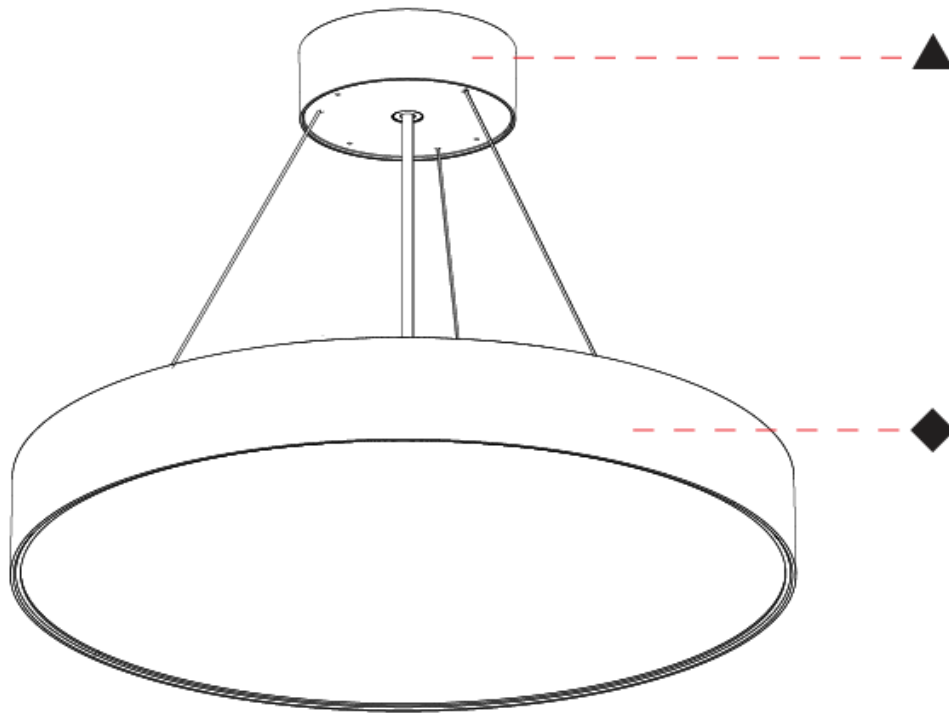

SIGN EVO SUSPENSION

A3001100-

PROJECT

TYPE

SPECIFIER

QUANTITY

DATE

A